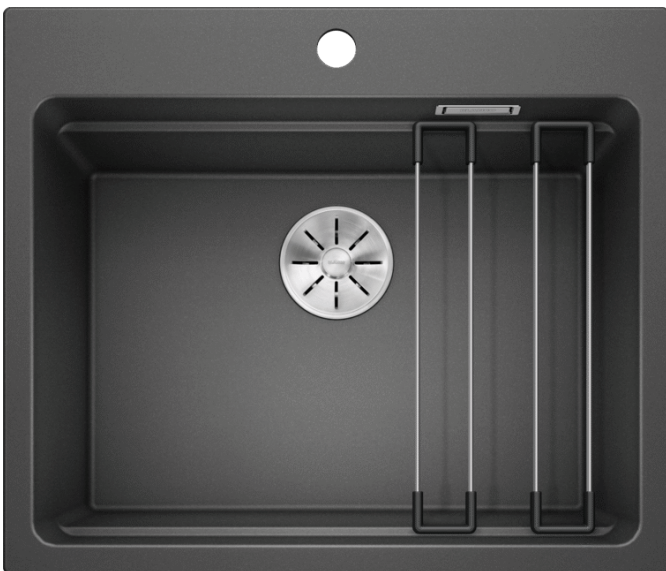

### Benefits

---

- Generous staggered bowl with the functionality of a sink centre
- Integrated step creates an additional functions level
- Innovative system concept with versatile ETAGON rails
- High-quality features with the covered C-overflow and InFino drain system – elegantly integrated and extremely easy-care
- Installation from above, with elegant, low-profile rim and continuous tap ledge

### Colours

---

Available colours:

- black
- anthracite
- rock grey
- alu metallic
- pearl grey
- white
- jasmine
- tartufo
- coffee

SILGRANIT anthracite

## Scope of supply

---

- 2 x ETAGON rails in stainless steel
- waste kit with space-saving pipe
- 3 ½" InFino basket strainer

234164 - 2 x ETAGON rails