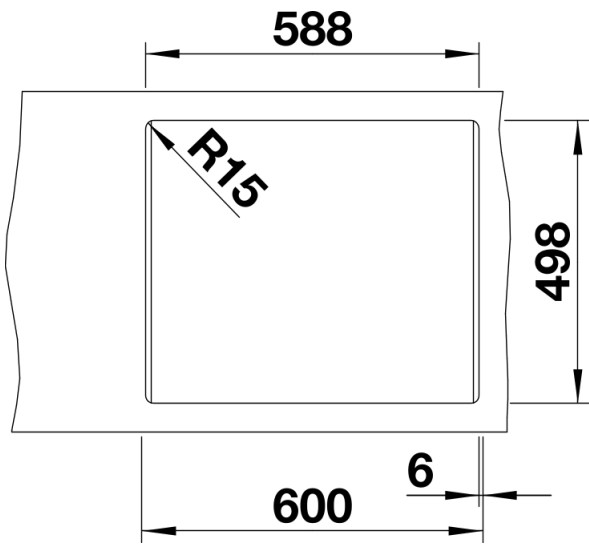

## Scope of supply

---

- 2 x ETAGON rails in stainless steel
- waste kit with space-saving pipe
- 3 ½" InFino basket strainer

234164 - 2 x ETAGON rails

## Details

---

Top view

Cut-out

Front view

Side view