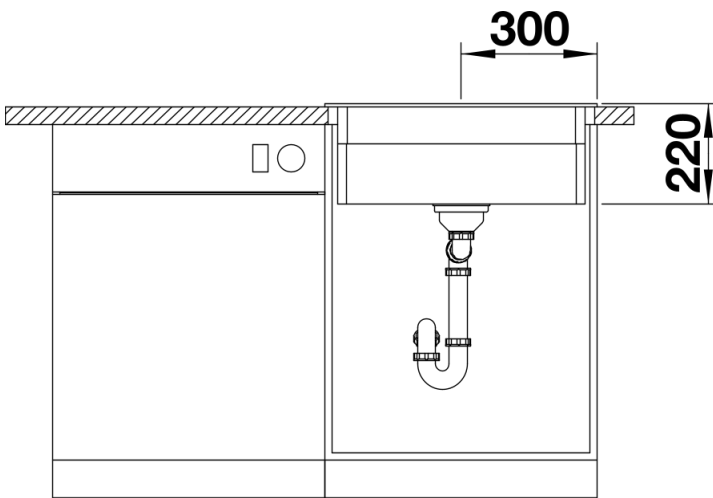

## Scope of supply

---

- 2 x ETAGON rails in stainless steel
- waste kit with space-saving pipe
- 3 ½" InFino basket strainer

234164 - 2 x ETAGON rails

## Details

---

Top view

Cut-out

Front view

Side view