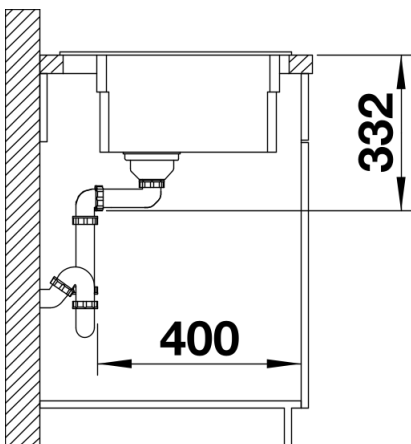

## Scope of supply

---

- 2 x ETAGON rails in stainless steel
- waste kit with space-saving pipe
- 3 ½" InFino basket strainer

234164 - 2 x ETAGON rails

## Details

---

Top view

Cut-out

Front view

Side view